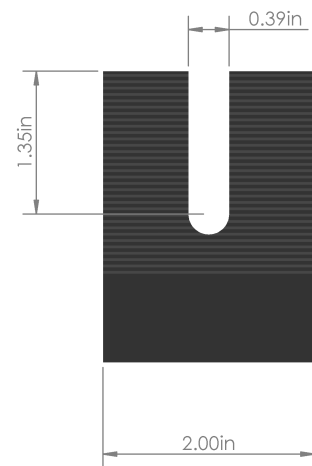

The Spice Solar L Foot connects securely to the side of each Spice Certified module. L Foot can be attached to a variety of roof mounts, including flashings, standoffs and tile hooks. Thick base of L Foot resists high pry forces, and side ridges engage with matching ridges on module frame for added vertical strength.

1. Base slot provides 1" of N-S roof adjustability
2. Drop-in slot provides 1-1/2" of vertical array adjustability
3. T-bolt grounds to module
4. Flange nut grounds to L Foot

Product Specifications

Materials	aluminum L Foot, stainless steel T bolt and flange nut
Finish	black, silver
Weight	4 lbs per 10 pack
Warranty	3 year surface, 10 year defect