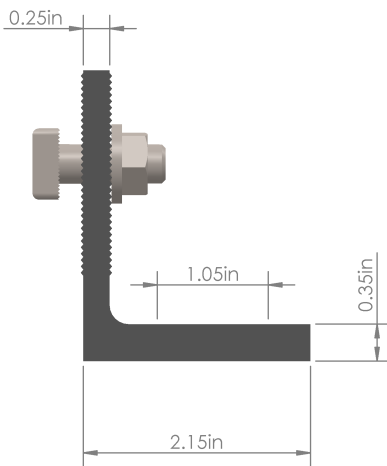

The Spice Solar L Foot connects securely to the side of each Spice Certified module. L Foot can be attached to a variety of roof mounts, including flashings, standoffs and tile hooks. Thick base of L Foot resists high pry forces, and side ridges engage with matching ridges on module frame for added vertical strength.

1. Base slot provides 1" of N-S roof adjustability
2. Drop-in slot provides 1-1/2" of vertical array adjustability
3. T-bolt grounds to module
4. Flange nut grounds to L Foot

Product Specifications

Materials	aluminum L Foot, stainless steel T bolt and flange nut
Finish	black, silver
Weight	4 lbs per 10 pack
Warranty	3 year surface, 10 year defect